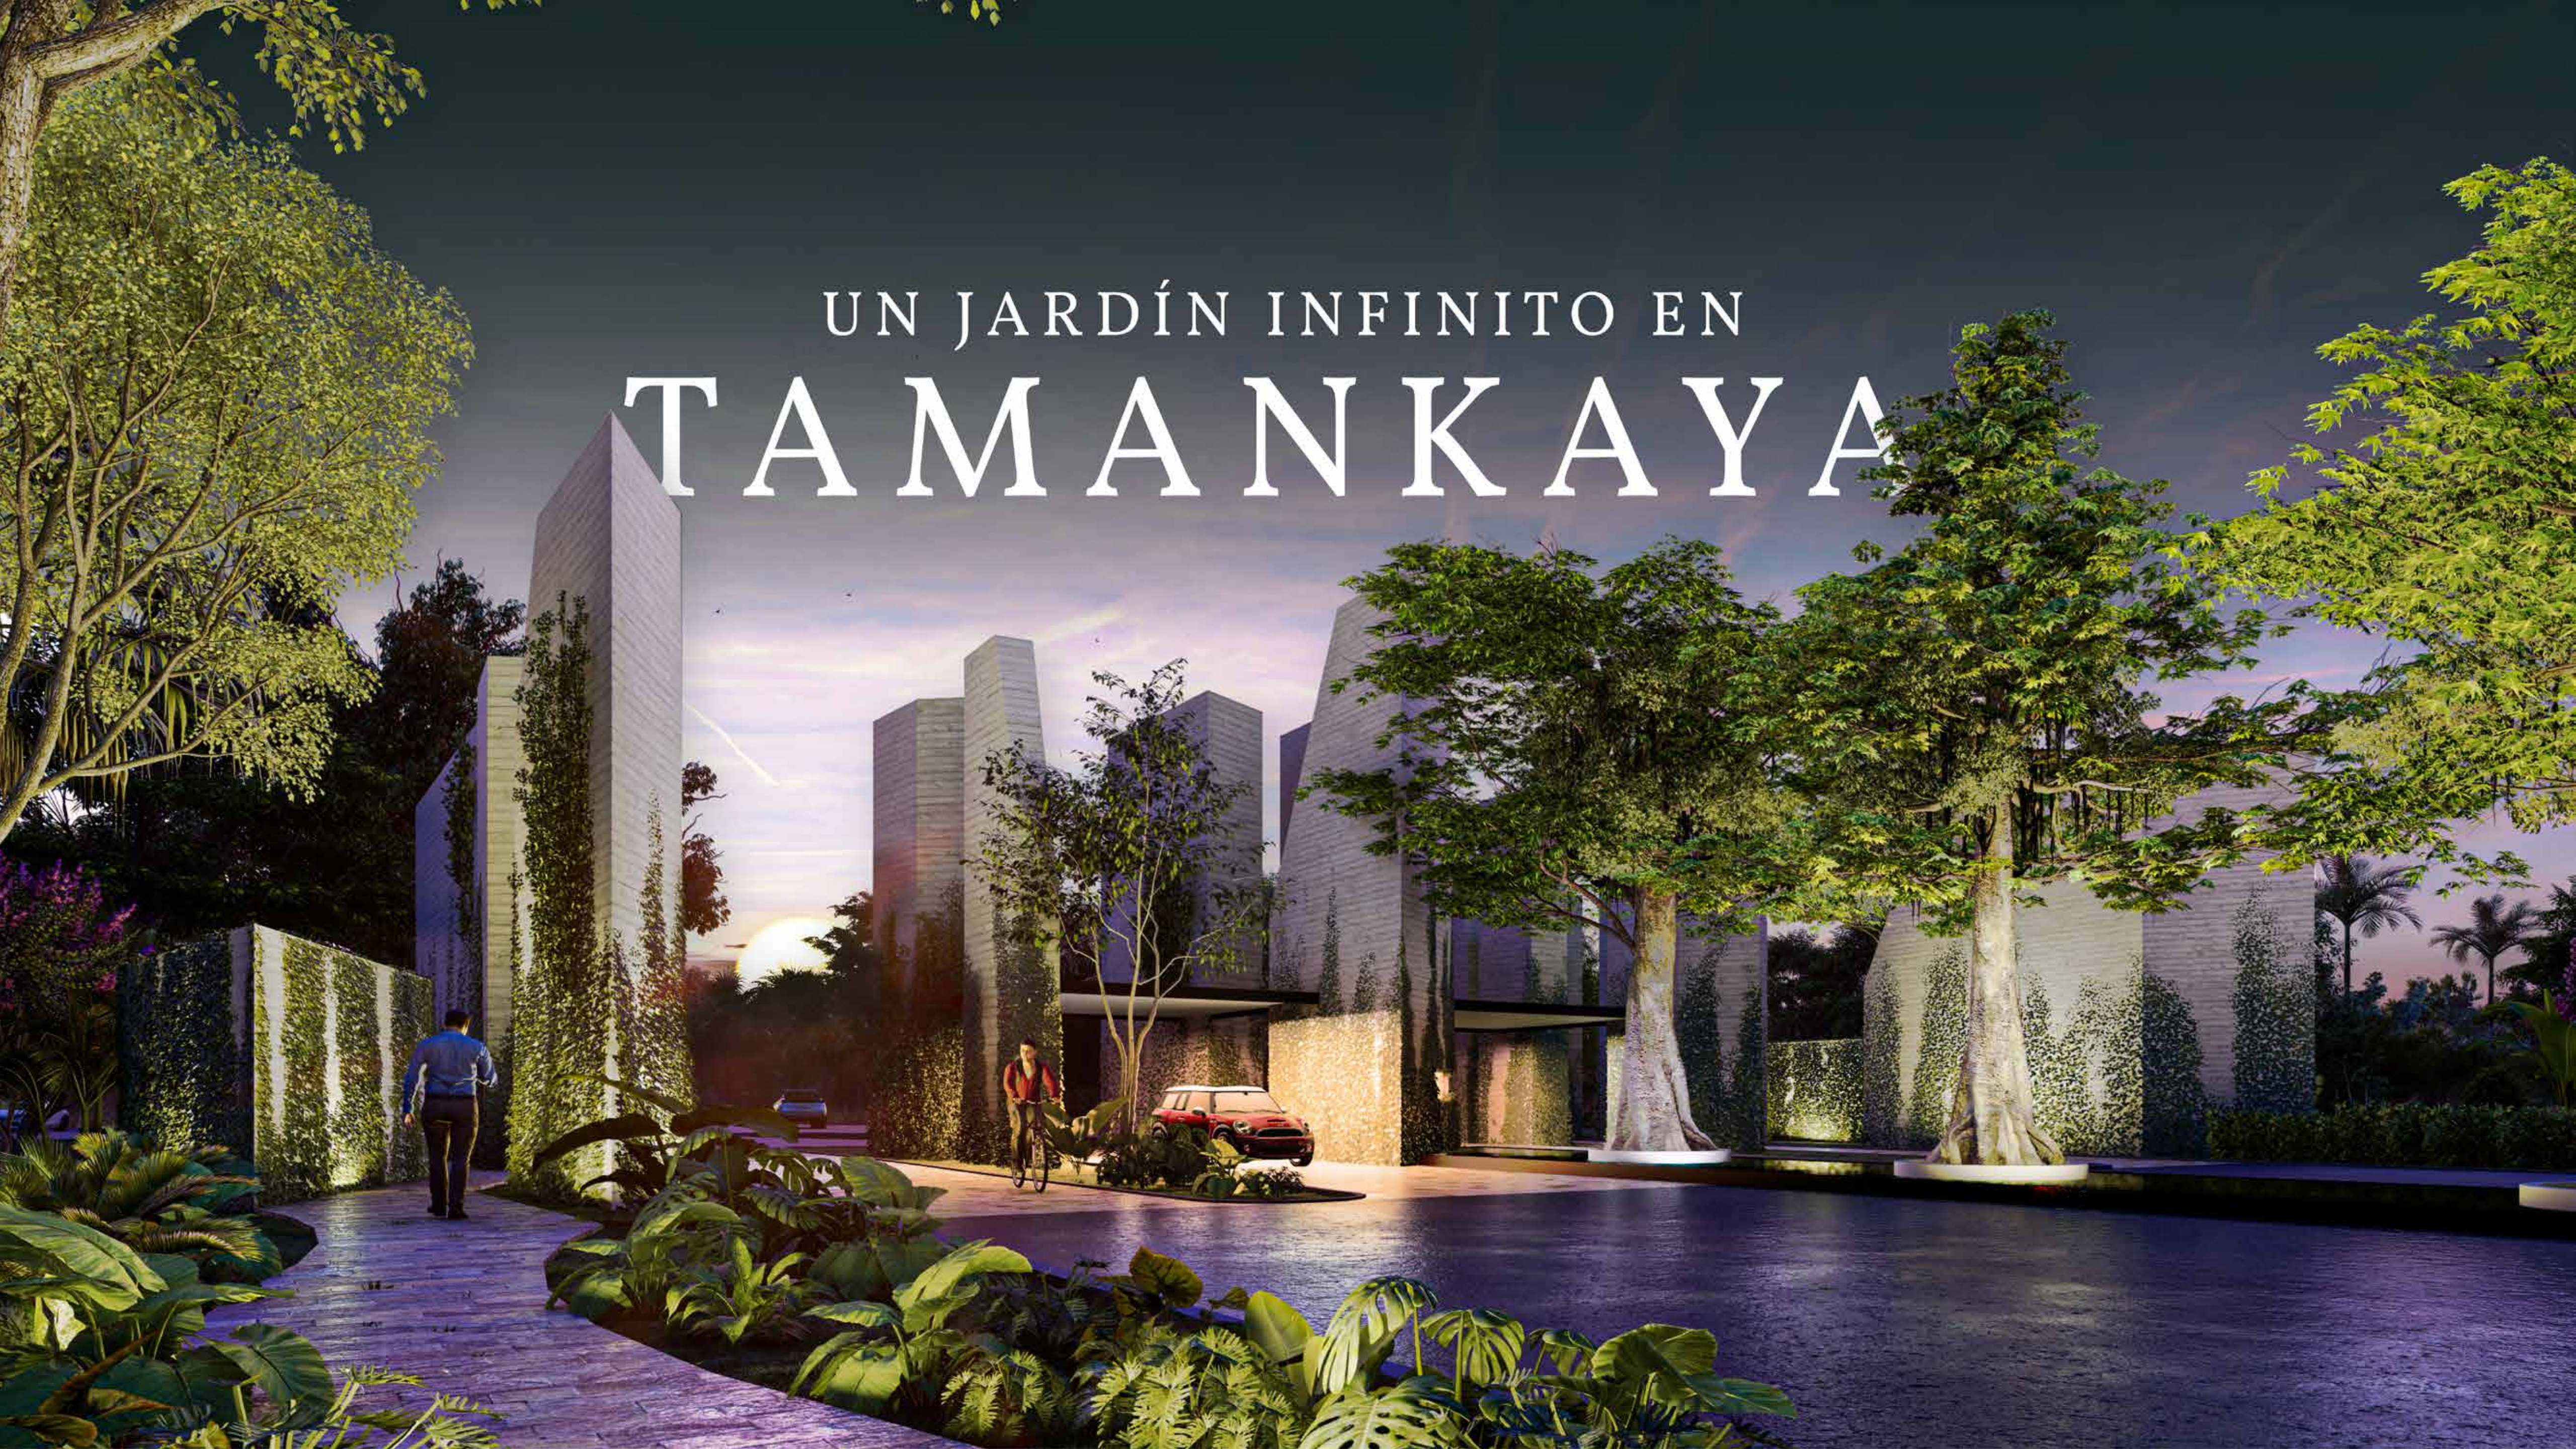

ESTE SERÁ TU SIGUIENTE
DESTINO

UN JARDÍN INFINITO EN
TAMANKAYA

An aerial architectural rendering of a residential development. The scene shows a cluster of modern, light-colored houses arranged in a semi-circular pattern. A central green space features a large, dark, curved structure that resembles a fountain or a modern sculpture. Winding paths and roads cut through the houses, and the entire development is surrounded by dense, lush green trees and vegetation. The overall aesthetic is one of a harmonious blend of urban living and nature.